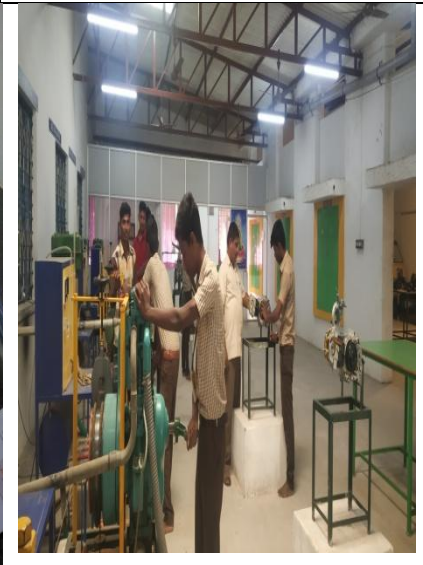

ANNAI J.K.K.SAMPOORANIAMMAL POLYTECHNIC COLLEGE

T.N.PALAYAM, GOBI (TK), ERODE (DT) - 638506

Department of Mechanical Engineering

Department Gallery

ANNAI J.K.K.SAMPOORANIAMMAL POLYTECHNIC COLLEGE

T.N.PALAYAM, GOBI (TK), ERODE (DT) - 638506