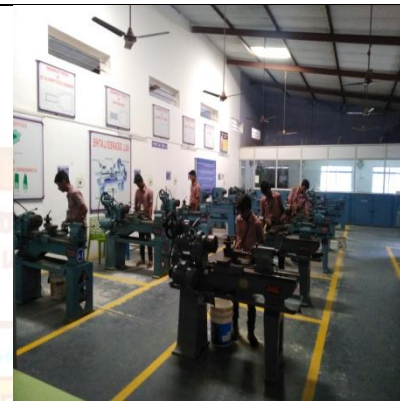

ANNAI J.K.K.SAMPOORANIAMMAL POLYTECHNIC COLLEGE

T.N.PALAYAM, GOBI (TK), ERODE (DT) - 638506

Department of Mechanical Engineering

Department Gallery

ANNAI J.K.K.SAMPOORANIAMMAL POLYTECHNIC COLLEGE

T.N.PALAYAM, GOBI (TK), ERODE (DT) - 638506